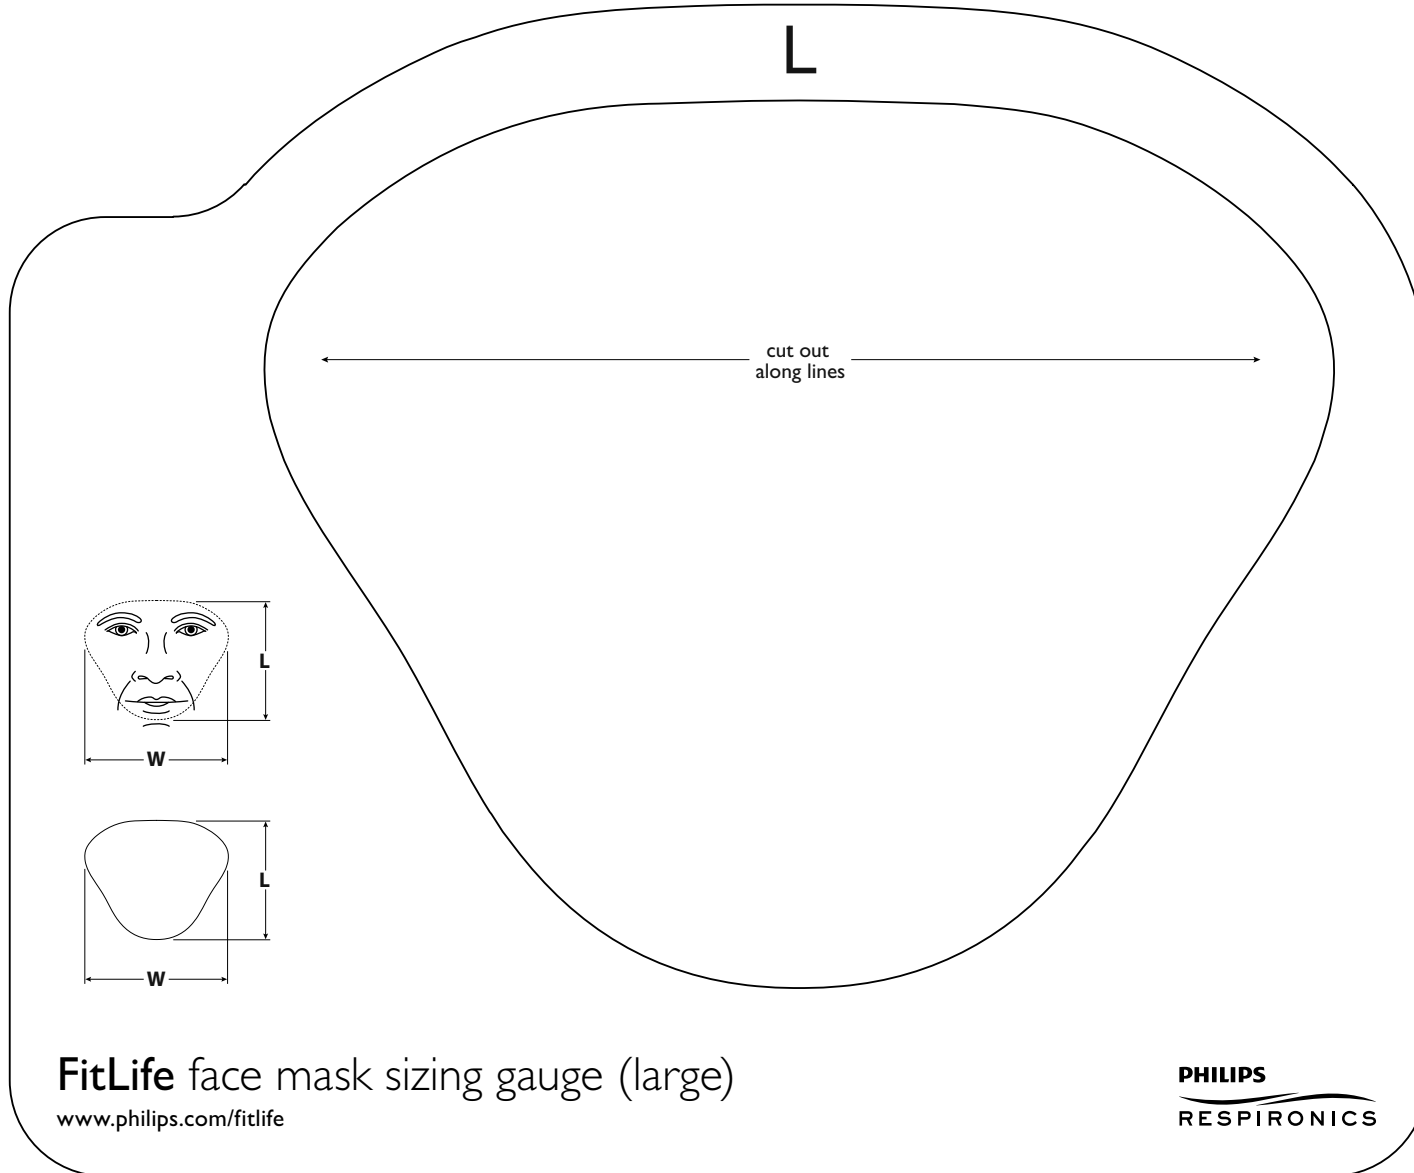

Note: For proper mask sizing print out this page at 100%.

Do NOT select the "Shrink oversized pages to paper size" option.

The box in the upper right corner should measure 1 inch square.

MultiDoctorShop
Medical products at home
We provide the official
document of the manufacturer
www.multidoctorshop.com

FitLife face mask sizing gauge (large)

www.philips.com/fitlife

PHILIPS
RESPIRONICS